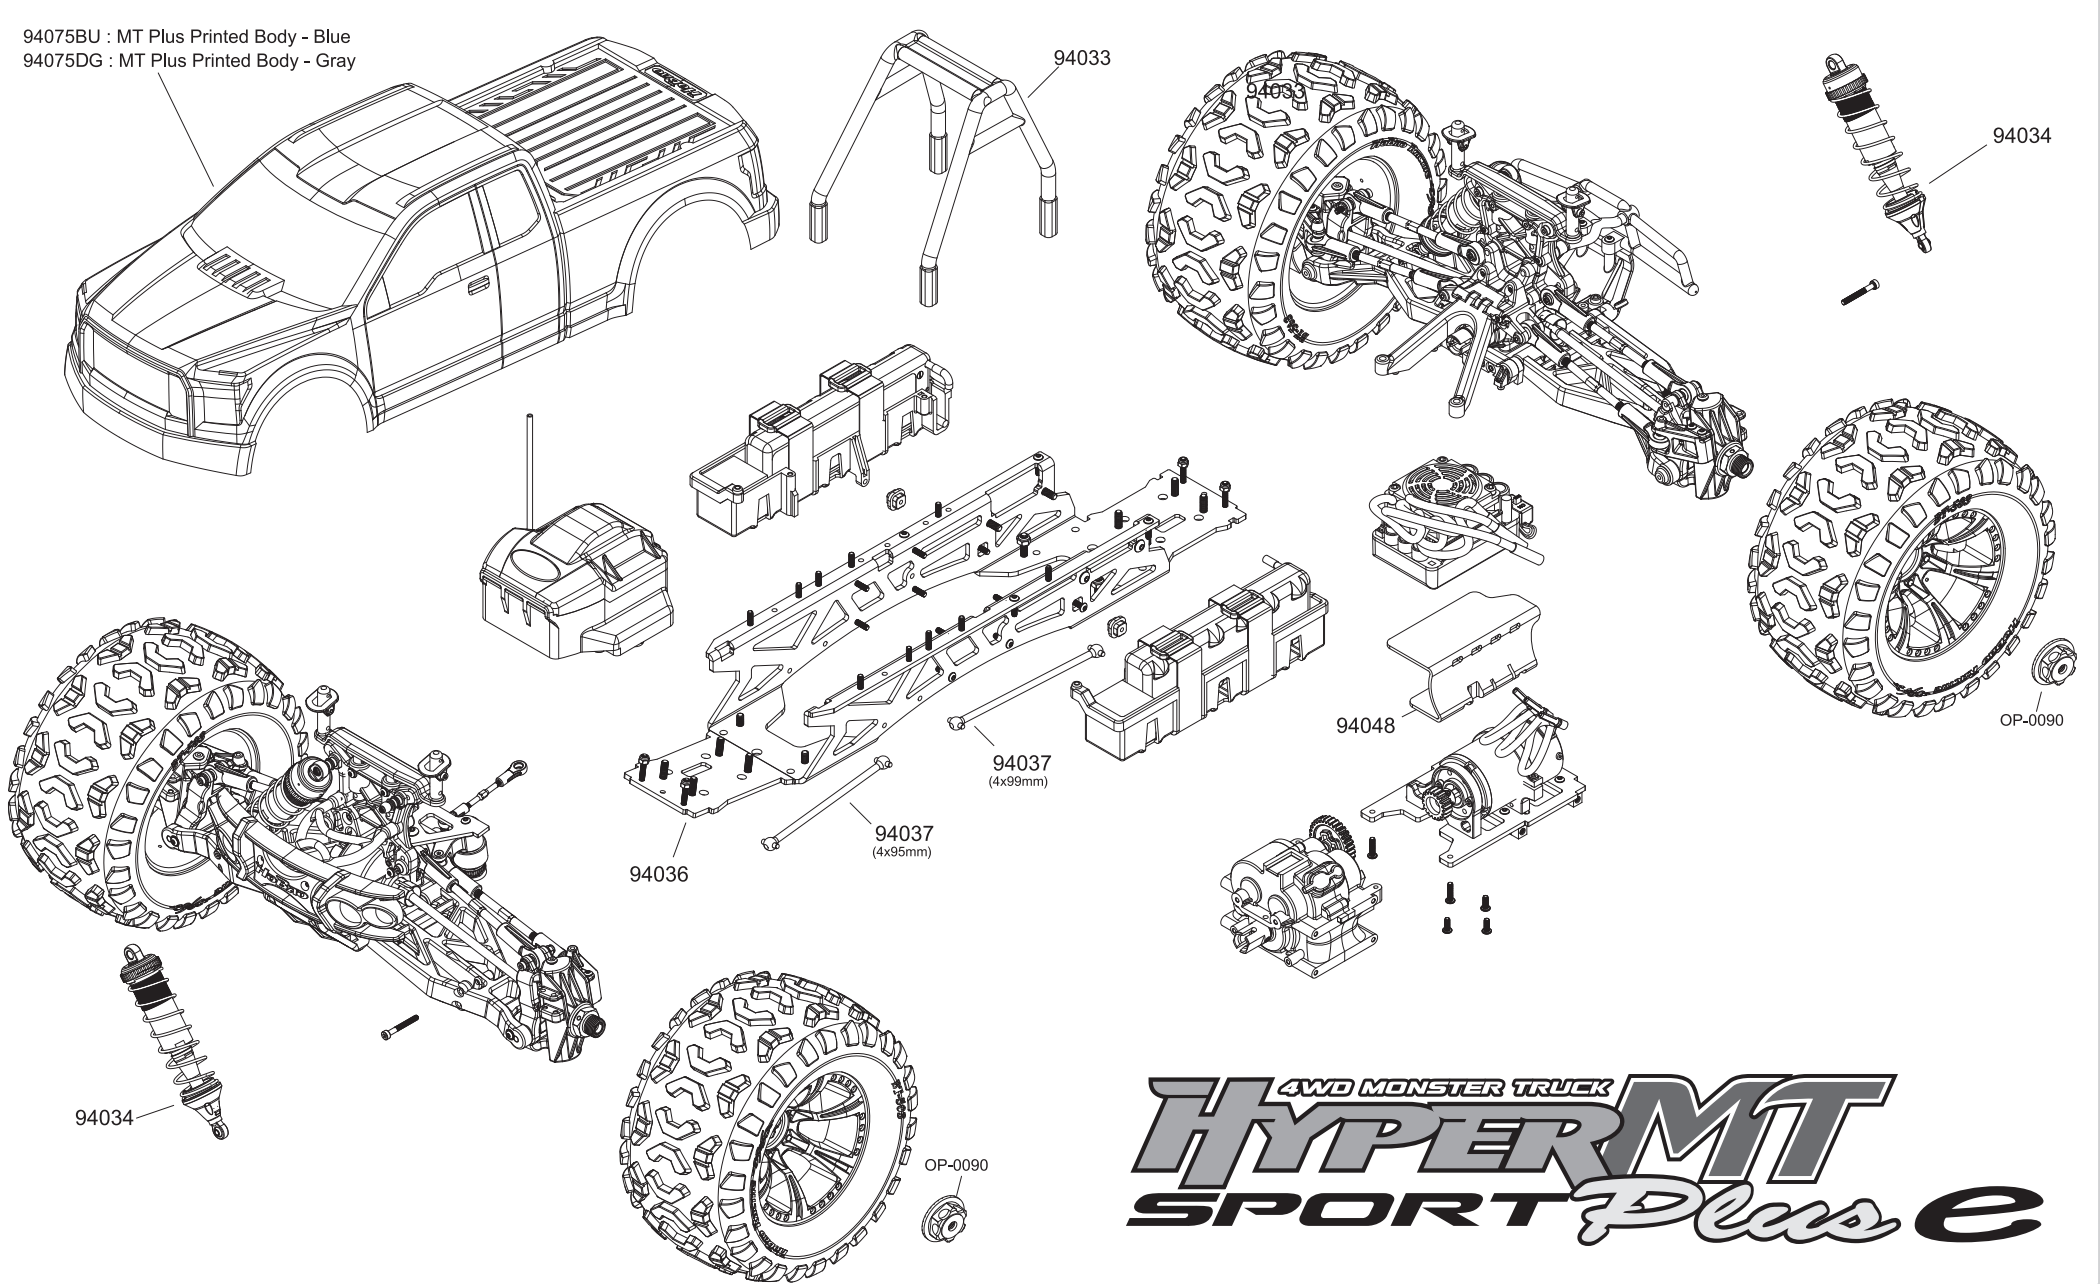

ESC. & Motor Exploded View

23

Battery Exploded View

Servo / Radio Box Exploded View

Upper Roll Brace Exploded View

Wheelie Wheel Exploded View

Electric Full Exploded View

24

4WD MONSTER TRUCK
HYPERMT
 SPORT Plus E